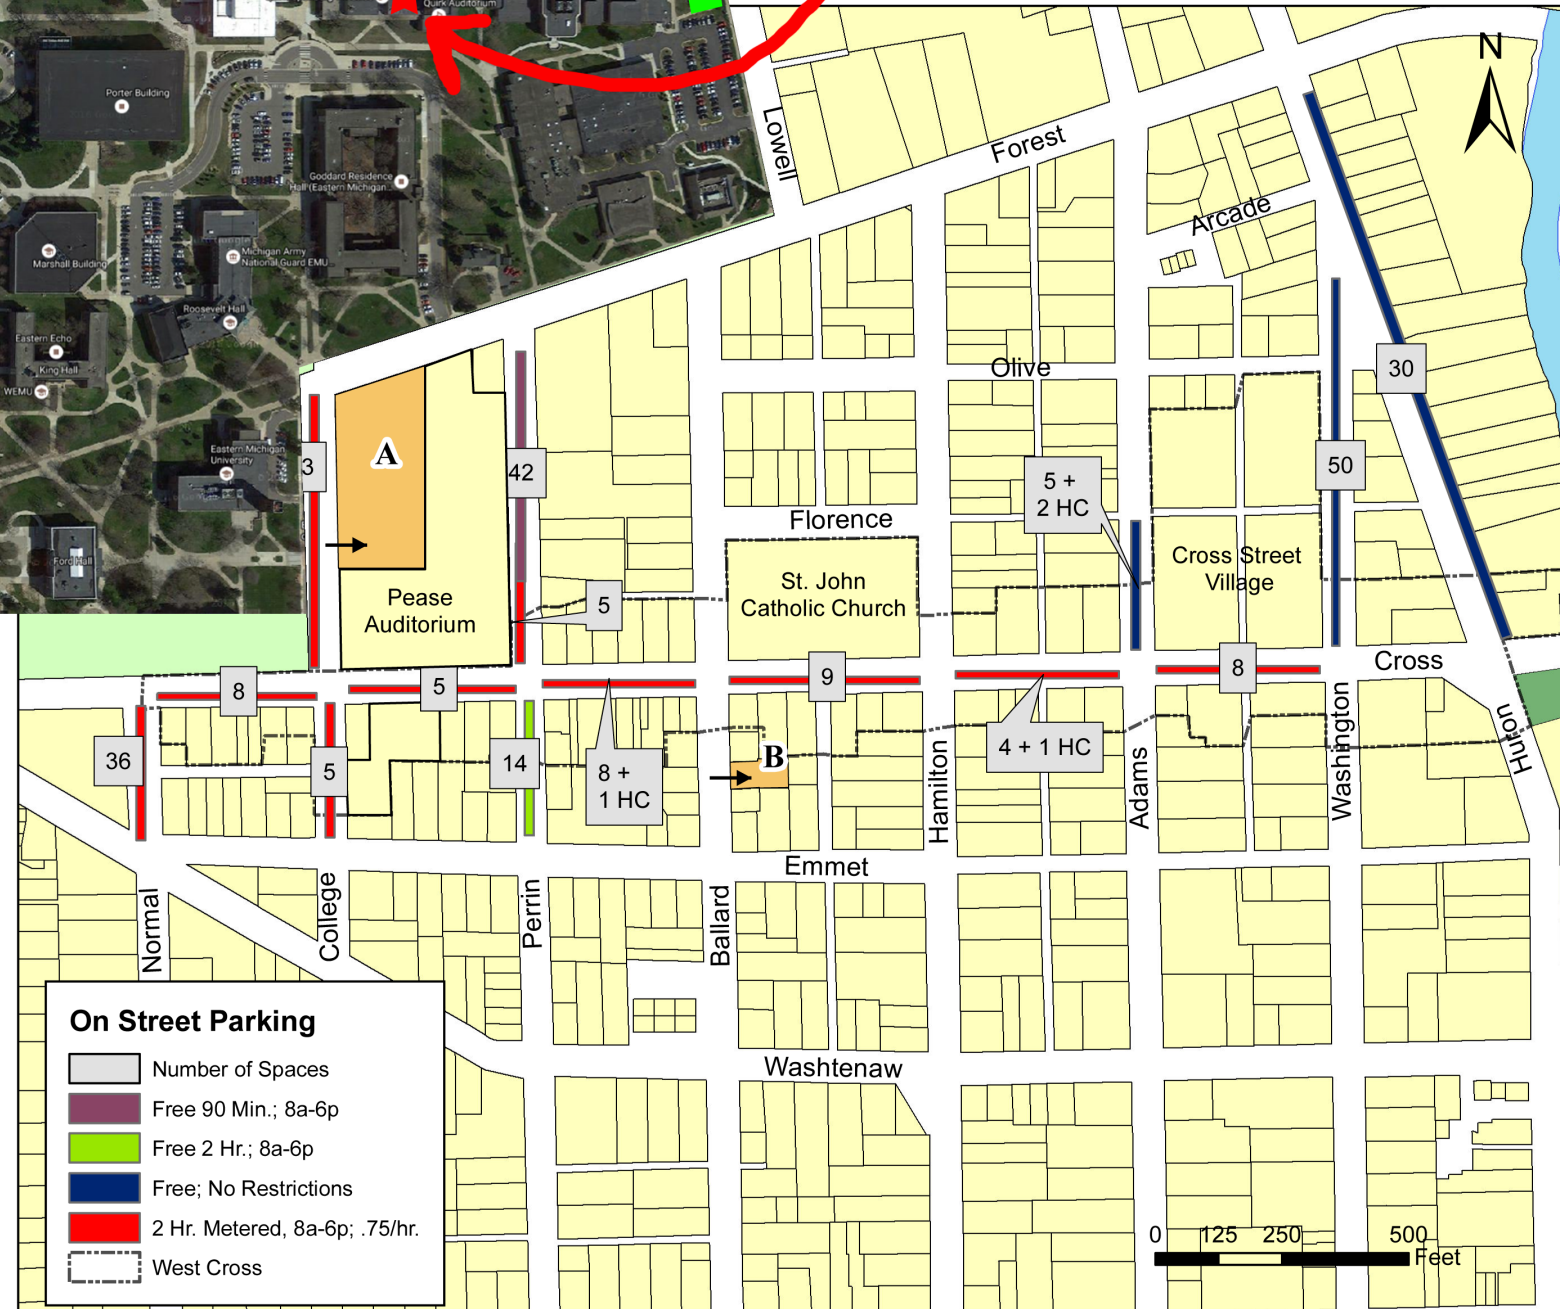

Garb Workday

Off Street Parking

A: Peas Aud.
\$1/Hr.
\$8 Max

B: Ballard Lot
Free 2 Hr.
Permit
8a-8p

On Street Parking

- Number of Spaces
- Free 90 Min.; 8a-6p
- Free 2 Hr.; 8a-6p
- Free; No Restrictions
- 2 Hr. Metered, 8a-6p; .75/hr.
- West Cross

GIS Data Source:
 City of Ypsilanti
 Planning and Development