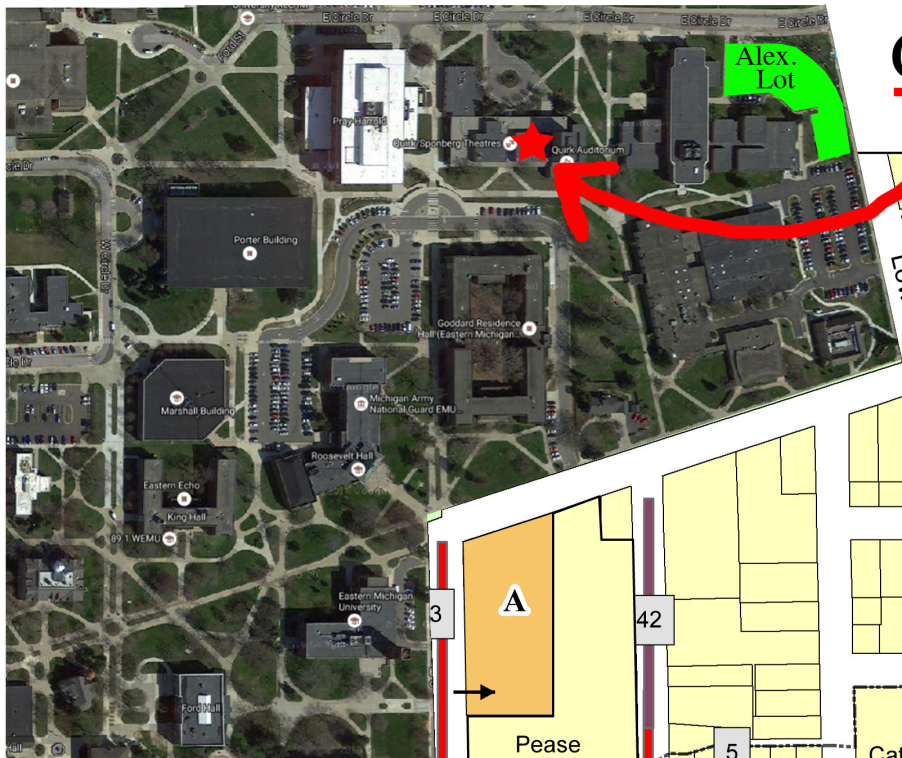

Garb Workday

Off Street Parking

A: Peas Aud.
\$1/Hr.
\$8 Max

B: Ballard Lot
Free 2 Hr.
Permit
8a-8p

On Street Parking

- Number of Spaces
- Free 90 Min.; 8a-6p
- Free 2 Hr.; 8a-6p
- Free; No Restrictions
- 2 Hr. Metered, 8a-6p; .75/hr.
- West Cross

GIS Data Source:
 City of Ypsilanti
 Planning and Development